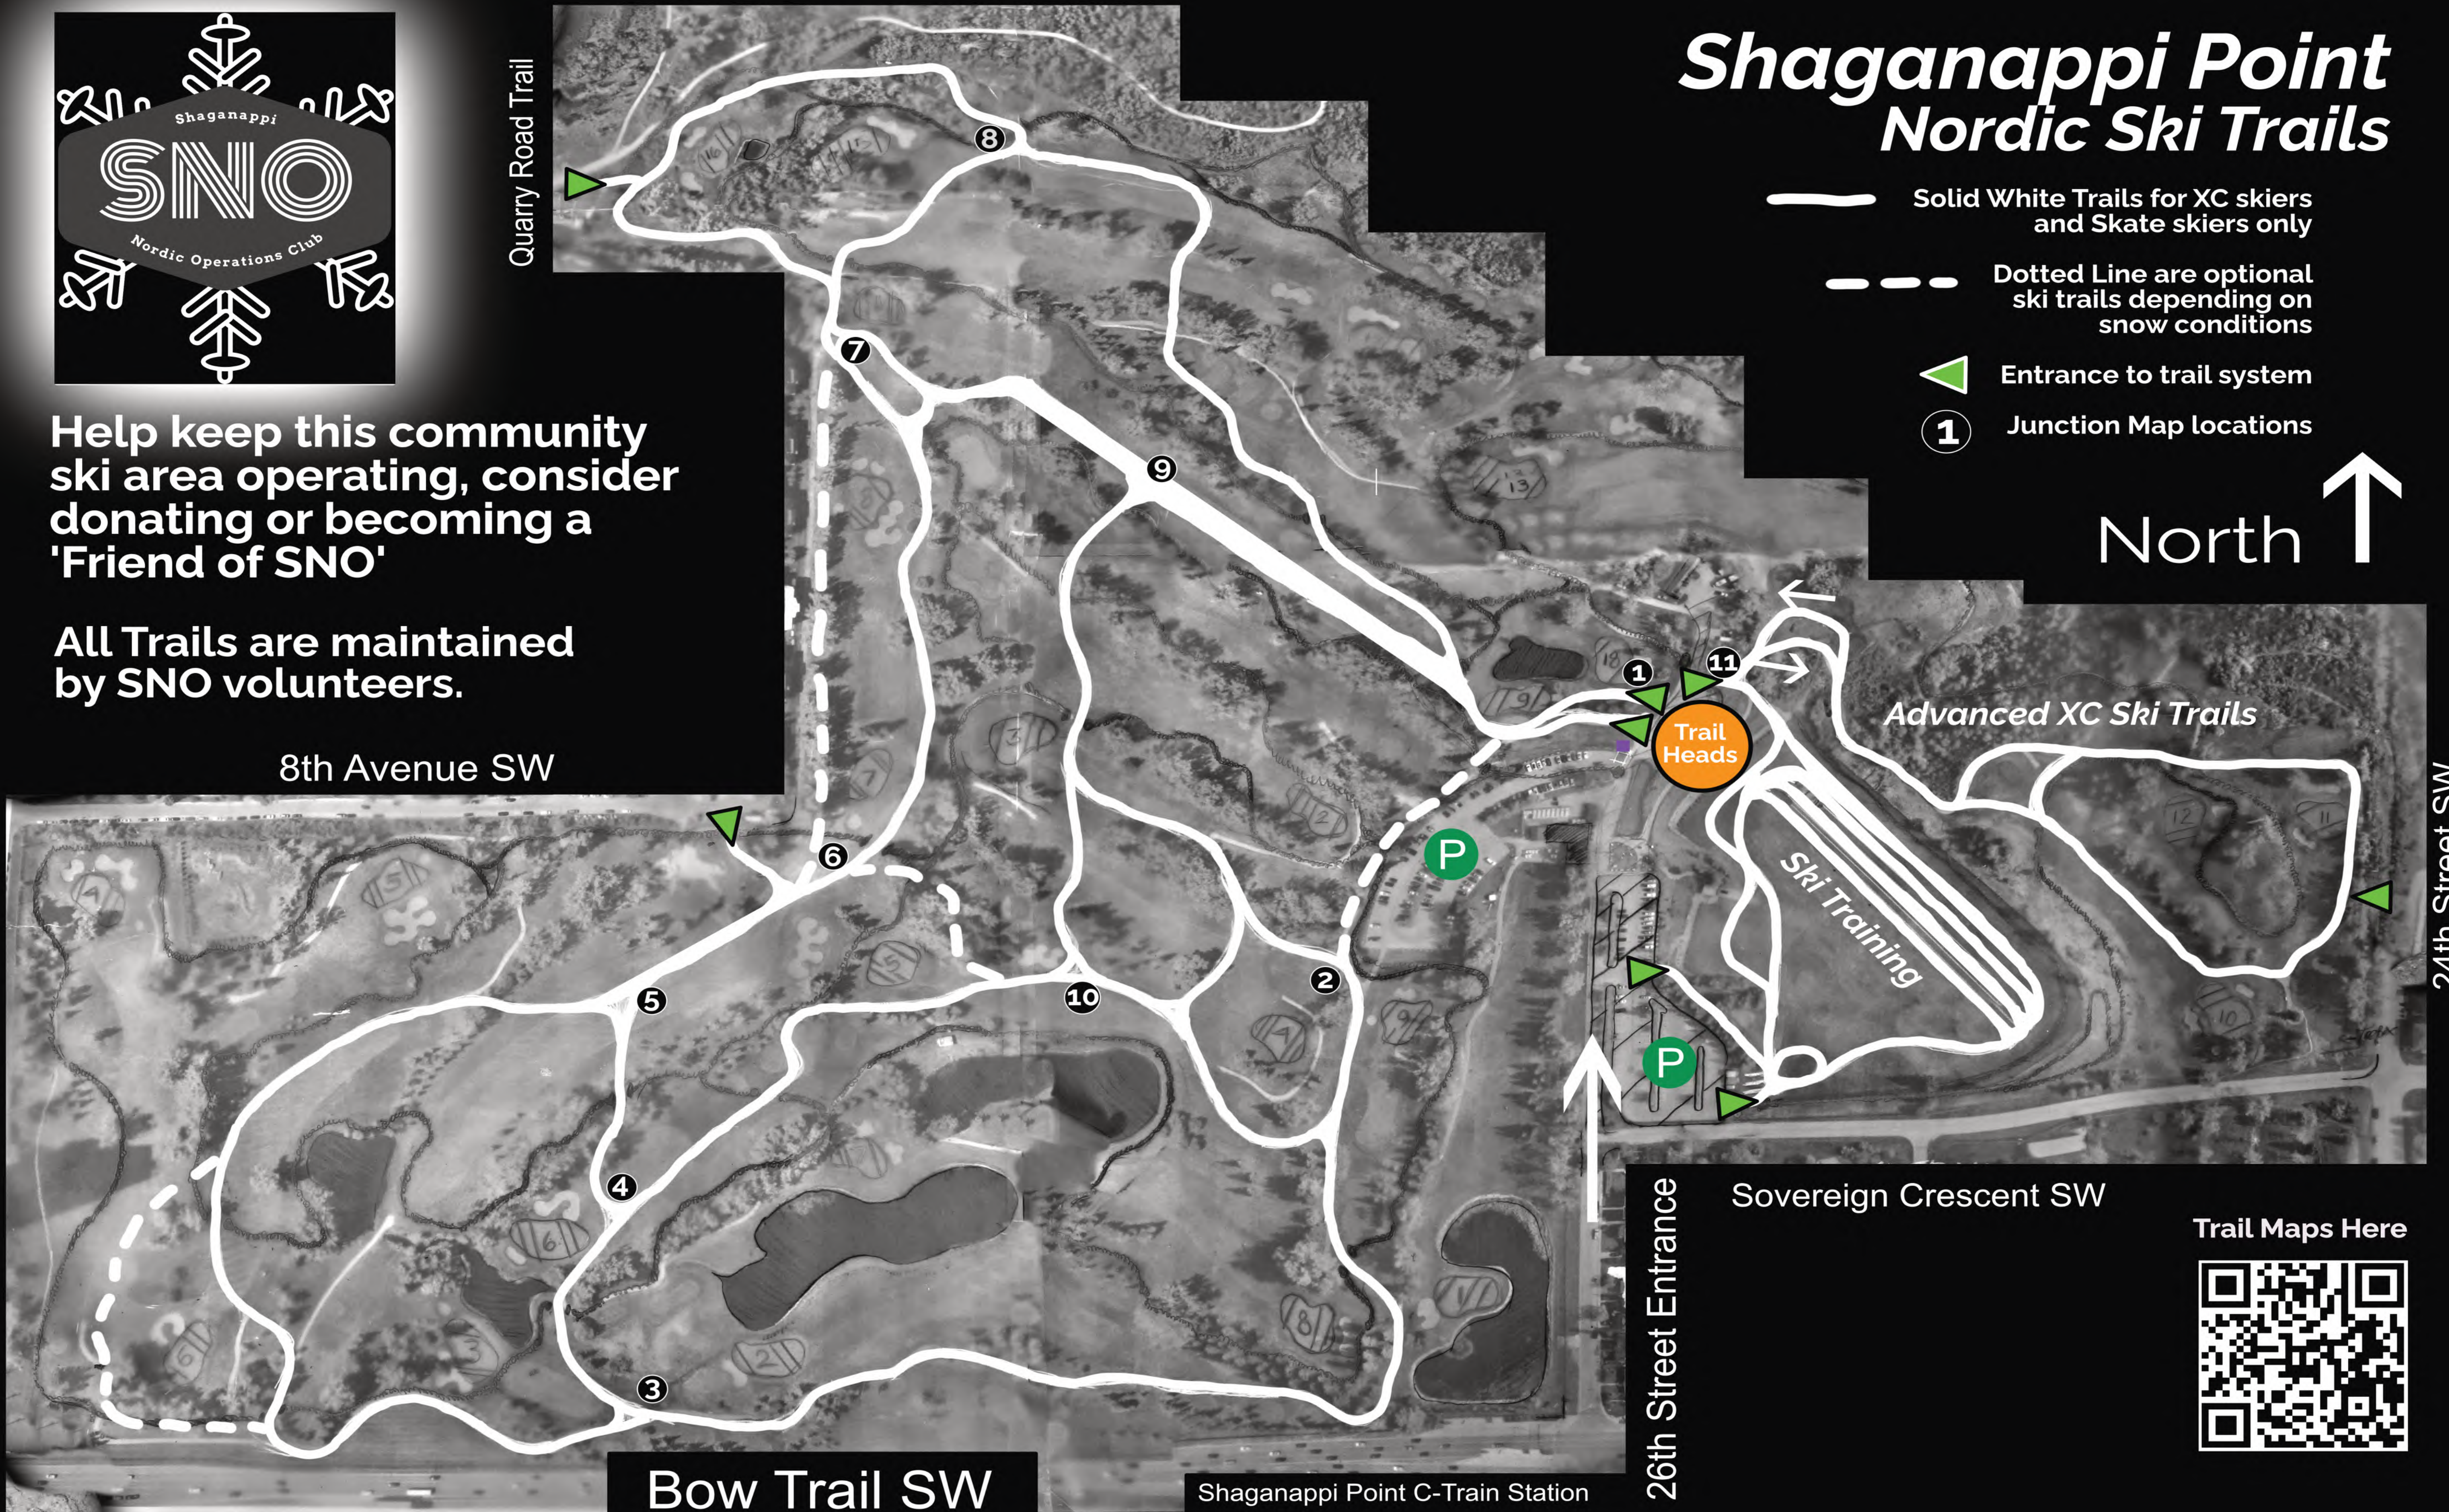

Help keep this community ski area operating, consider donating or becoming a 'Friend of SNO'

All Trails are maintained by SNO volunteers.

# Shaganappi Point Nordic Ski Trails

Solid White Trails for XC skiers and Skate skiers only

Dotted Line are optional ski trails depending on snow conditions

Entrance to trail system

Junction Map locations

North

Spruce Drive SW

8th Avenue SW

Quarry Road Trail

Advanced XC Ski Trails

Ski Training

26th Street Entrance

Sovereign Crescent SW

Bow Trail SW

Shaganappi Point C-Train Station

Trail Maps Here